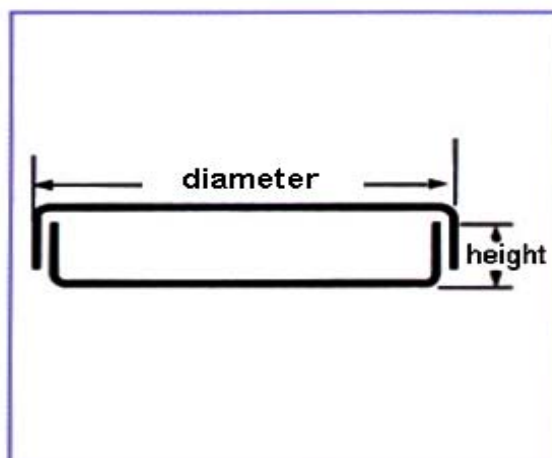

Glass dishes with covers:

Product Code	Lid Diameter	Dish Height	Unit
492002040	40mm	12mm	Each
492003060	60mm	15mm	Each
492003080	80mm	15mm	Each
492003100	100mm	15mm	Each
492004120	120mm	20mm	Each
492005150	150mm	25mm	Each

Other sizes may be available. Please enquire.

Preferred order quantity is multiples of 10 units.
